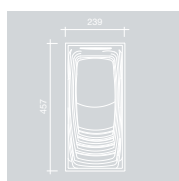

Swim Spa M

Be inspired by the gallery, click [here](#).

Swim Spa M is spatially undemanding. It perfectly combines the advantages of a pools and a spas. That is why you can exercise and relax in the Swim Spa, you can warm up in the freezing winter months and freshen up on hot summer days. Swim Spa M provides a place both for enjoyable family moments and for individual swimming training, exercise and relaxation. Its wide standard equipment and simple operation will enable you to enjoy yourselves in a carefree manner any time throughout the year.

STANDARD EQUIPMENT

Shell dimensions	457 x 239 x 124 cm
With cabinet	457 x 239 x 124 cm
Water capacity	7 400 l
Spa weight – dry / filled	800 / 8 200 kg
Shell	MassiveShell Construction
Insulation	PU
Total seating positions	-
Seats / loungers	-
Counter-current up	up 3000 l / min
Total number of jets	19
Swim Jet counter-current jets	6
Massage water jets	13
TurboBoost system	-
Boost Control	-
Air Control	1

ACCESSORIES

Handrail	1 / 2 x Gymrails
Champagne Box	-
Pillows / color	-
Light / intensity / color filters	2 / 2 / 2
Electronic Control Panel	SW 101 / LCD display
Secondary Control Panel	-
Remote control	-

TECHNICAL SPECIFICATION

Pump 1 / dual speed	0,37 / 1,5 kW + 5 HP
Pump 2 / single speed	1,5 kW + 5 HP
Pump 3 / single speed	1,5 kW + 5 HP
Air blower	-
Pressure Filtration	Pressure Clean
Circulation Baby Pump	0,070 kW
Ozonitor	OzonePure
Heater	5,2 kW / non-contact
Operation and protection system	FreezeProtection
Cover / color range	three-part / 8
Wooden cabinet / design	yes / 2
Protective bottom – pan	-

STANDARD CONNECTION

Standard connection 400 V / 50 Hz, circuit breaker 16 A.
Current protector I_{Δn} = 0,03 A.
230 V, 32 A connection is possible upon request.

You can see and try Swim Spa M model at our showrooms.

USSPA, s.r.o. – Company's Registered Office
Dolní Dobruč 384, 561 02
Czech Republic
tel./fax: +420 465 543 114, +420 465 543 415
mobil: +420 605 280 050
e-mail: usspa@usspa.cz

USSPA, s.r.o. – showroom Prague
Šlitrova 762, 250 91 Zeleneč, Praha-východ
Czech Republic
tel./fax: +420 281 860 426, +420 281 860 971
mobil: +420 739 072 210
e-mail: showroom.praha@usspa.cz

USSPA, s.r.o. – showroom Brno
Hněvkovského 81b, 617 00 Brno-Komárov
Czech Republic
tel./fax: +420 513 035 101, +420 513 035 102
mobil: +420 734 578 772
e-mail: showroom.brno@usspa.cz